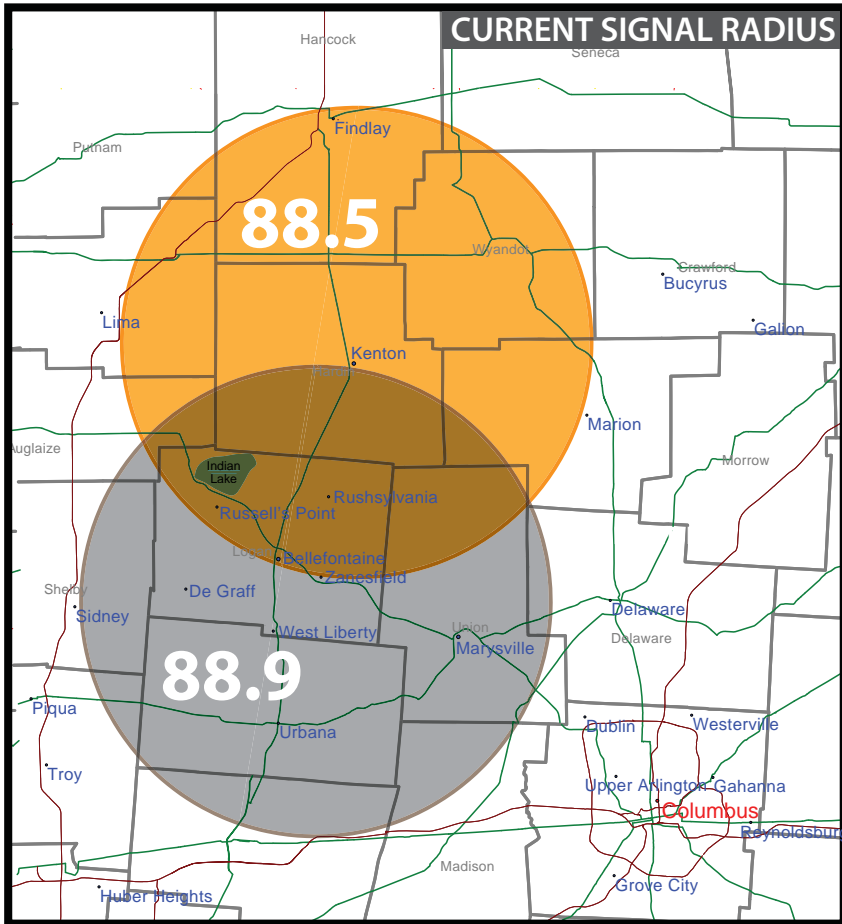

HOW CAN YOU HELP?

PRAY: As our team continues to accomplish God's mission for Shine FM, we appreciate your prayers to give us the strength and protection we need to do God's work. Please pray for God's favor and provision to complete this project in His perfect time.

GIVE: It is because of gifts from friends like you that we can continue to create a radio station that reflects God's love by serving and supporting the community. Your support of this project will invest in the future of Shine FM and allow us to expand our influence in West Central Ohio.