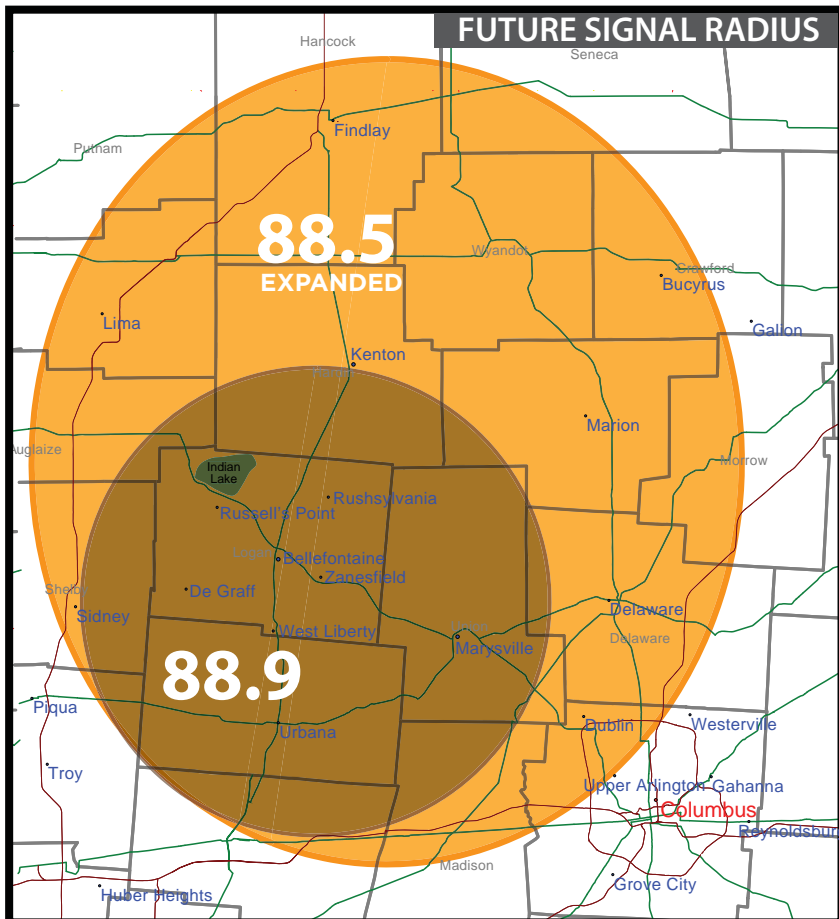

WAYS YOU CAN GIVE

ONLINE

www.shinefmohio.com

BY MAIL

Shine FM
P.O.Box 1020
Bellefontaine, OH 43311

PHONE

Call Mark @ 937.292.8890